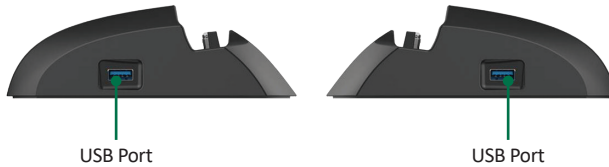

Desktop Charging Cradle

BASIC OPERATION GUIDE

Thank you for purchasing the Desktop Charging Cradle (ACC-DC282-01) by DT Research, available for charging one (1) Rugged Tablet. The Desktop Charging Cradle features one (1) USB Type-C port (as power input), one (1) LAN port, one (1) HDMI-output port, and four (4) USB ports.

Instructions:

Connect the AC-DC adapter cable to the USB Type-C port, and then insert the Tablet system properly for charging.

CAUTION:

This charger must only be used with the specific tablet models for which it is designed. Failure to do so may result in battery or charger damage, or personal injury.

Back View

Side View

Specifications

I/O Ports	
USB Type-C (power-input)	1
LAN Port (optional)	1
HDMI	1
USB Ports	4 (2 on the back panel, 1 on the left side, 1 on the right side)
Mechanical and Environmental	
AC/DC Adapter	Input: 100 – 240V AC; Output: 20V DC, 3.25A
Dimensions (H x W x D)	1.93 in x 7.13 in x 6.10 in / 49.1 mm x 179.7 mm x 151.3 mm
Weight	1.39 lbs / 630 g
Temperature	Operation: 0°C – 40°C; Storage: -20°C – 60°C
Humidity	0% – 90% non-condensing