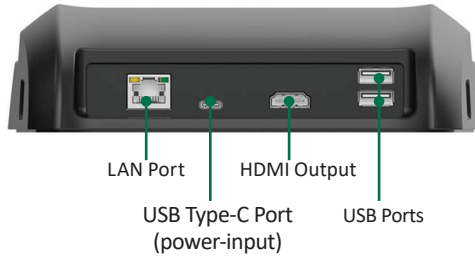

Desktop Charging Cradle

BASIC OPERATION GUIDE

Thank you for purchasing the Desktop Charging Cradle (ACC-DC282-01) by DT Research, available for charging one (1) Rugged Tablet. The Desktop Charging Cradle features one (1) USB Type-C port (as power input), one (1) LAN port, one (1) HDMI-output port, and four (4) USB ports.

Instructions:

Connect the AC-DC adapter cable to the USB Type-C port, and then insert the Tablet system properly for charging.

CAUTION:

This charger must only be used with the specific tablet models for which it is designed. Failure to do so may result in battery or charger damage, or personal injury.

Back View

Side View

Specifications

I/O Ports	
USB Type-C (power-input)	1
LAN Port (optional)	1
HDMI	1
USB Ports	4 (2 on the back panel, 1 on the left side, 1 on the right side)
Mechanical and Environmental	
AC/DC Adapter	Input: 100 – 240V AC; Output: 20V DC, 3.25A
Dimensions (H x W x D)	1.93 in x 7.13 in x 6.10 in / 49.1 mm x 179.7 mm x 151.3 mm
Weight	1.39 lbs / 630 g
Temperature	Operation: 0°C – 40°C; Storage: -20°C – 60°C
Humidity	0% – 90% non-condensing