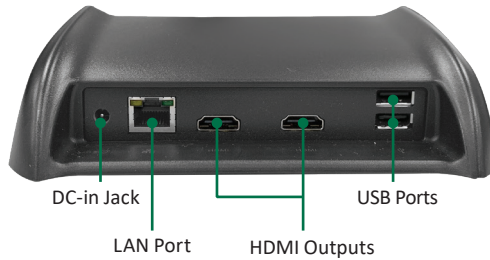

Back View

Side View

Specifications

I/O Ports	
DC-in Jack	1
LAN Port	1
HDMI	ACC-008-72H: 2 * Support only one HDMI output (left) while work with DT313 series tablets. ACC-008-72HMD: 1
USB Ports	4 (2 on the back panel, 1 on the left side, 1 on the right side)
Mechanical and Environmental	
AC/DC Adapter*	Input: 100 – 240V AC; Output: 19V DC, 3.42A
Dimensions (H x W x D)	1.93 in x 7.13 in x 6.10 in / 49.1 mm x 179.7 mm x 151.3 mm
Weight	1.39 lbs / 630 g
Temperature	Operation: 0°C – 40°C; Storage: -20°C – 60°C
Humidity	0% – 90% non-condensing

* The AC/DC Adapter is not included in the standard package.

** Specifications subject to change without notice.

CAUTION:

- Only use the Power Adapter that is provided from DT Research.
- The power adapter, charger, and the tablet may become hot during normal use. Allow for proper ventilation around the power adapter, charger, and charging tablet.
- Never force a tablet into a charging bay. Check for any obstructions before insertion.

DT Research, Inc.

2000 Concourse Drive, San Jose, CA 95131 www.dtresearch.com

BOG 071219 DCC.ENG