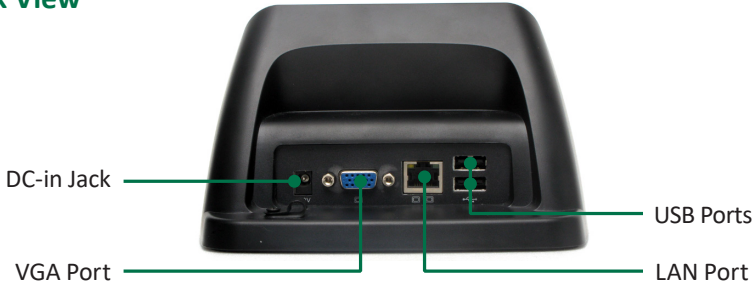

Desktop Charging Cradle

BASIC OPERATION GUIDE

Thank you for purchasing the Desktop Charging Cradle (ACC-008-59) by DT Research, available for charging one (1) DT395 series Rugged Tablet. The Desktop Charging Cradle features one (1) DC-input jack, one (1) LAN port, one (1) VGA-output port, and two (2) USB ports.

Instructions:

Connect the AC-DC adapter cable to the DC-input jack, and then insert the Tablet system properly for charging.

CAUTION:

This charger must only be used with the specific tablet models for which it is designed. Failure to do so may result in battery or charger damage, or personal injury.

Back View

Specifications

I/O Ports	
DC-in Jack	1
LAN Port	1
VGA	1
USB Ports	2
Mechanical and Environmental	
AC/DC Adapter*	Input: 100 – 240V AC; Output: 19V DC, 3.42A
Dimensions (H x W x D)	3.96 in x 7.13 in x 6.10 in / 100.7 mm x 181.2 mm x 155.0 mm
Weight	1.9 lbs / 860 g
Temperature	Operation: 0°C – 40°C; Storage: -20°C – 60°C
Humidity	0% – 90% non-condensing