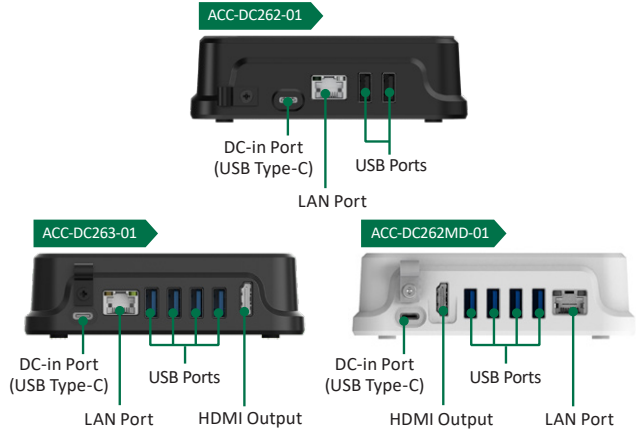

Desktop Charging Cradle

BASIC OPERATION GUIDE

Thank you for purchasing the Desktop Charging Cradle by DT Research, available for charging one (1) DT362 or DT363 series Rugged Tablet and one (1) battery pack.

Top View

Back View

Specifications

	ACC-DC262-01	ACC-DC263-01	ACC-DC262MD-01
I/O Ports			
DC-in Port	1 (USB Type-C)	1 (USB Type-C)	1 (USB Type-C)
LAN Port	1	1	1
USB Ports	2	4	4
HDMI Output	N/A	1	1
Mechanical and Environmental			
AC/DC Adapter*	Input: 100 – 240V AC; Output: 20V DC, 3.25A	Input: 100 – 240V AC; Output: 20V DC, 3.25A	Input: 100 – 240V AC; Output: 20V DC, 3.25A
Dimensions (H x W x D)	1.57 in x 5.12 in x 1.46 in / 40 mm x 130 mm x 137 mm	1.57 in x 5.12 in x 1.46 in / 40 mm x 130 mm x 137 mm	1.57 in x 5.12 in x 1.46 in / 40 mm x 130 mm x 137 mm
Weight	0.7 lb / 318 g	0.72 lb / 325 g	0.72 lb / 325 g
Temperature	Operation: 0°C – 40°C; Storage: -20°C – 60°C	Operation: 0°C – 40°C; Storage: -20°C – 60°C	Operation: 0°C – 40°C; Storage: -20°C – 60°C
Humidity	0% – 90% non-condensing	0% – 90% non-condensing	0% – 90% non-condensing