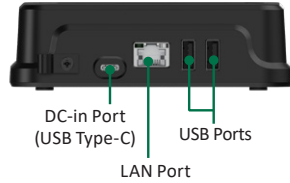

Back View

ACC-DC262-01

ACC-DC263-01