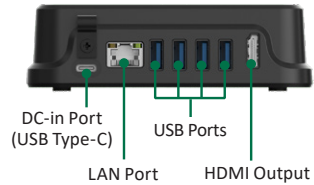

Specifications

	ACC-DC262-01	ACC-DC263-01
I/O Ports		
DC-in Port	1 (USB Type-C)	1 (USB Type-C)
LAN Port	1	1
USB Ports	2	4
HDMI Output	N/A	1
Mechanical and Environmental		
AC/DC Adapter*	Input: 100 – 240V AC; Output: 20V DC, 3.25A	Input: 100 – 240V AC; Output: 20V DC, 3.25A
Dimensions (H x W x D)	1.57 in x 5.12 in x 1.46 in / 40 mm x 130 mm x 137 mm	1.57 in x 5.12 in x 1.46 in / 40 mm x 130 mm x 137 mm
Weight	TBD	TBD
Temperature	Operation: 0°C – 40°C; Storage: -20°C – 60°C	Operation: 0°C – 40°C; Storage: -20°C – 60°C
Humidity	0% – 90% non-condensing	0% – 90% non-condensing

* The AC/DC Adapter is not included in the standard package.

CAUTION:

- Only use the Power Adapter that is provided from DT Research.
- The power adapter, charger, and the tablet may become hot during normal use. Allow for proper ventilation around the power adapter, charger, and charging tablet.
- Never force a tablet into a charging bay. Check for any obstructions before insertion.

DT Research, Inc.

BOG 082720 DC262DC263 ENG