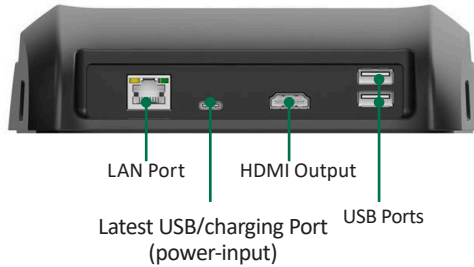

Back View

Side View

Specifications

I/O Ports	
Latest USB/charging Port (power-input)	1
LAN Port (optional)	1
HDMI	1
USB Ports	4 (2 on the back panel, 1 on the left side, 1 on the right side)
Mechanical and Environmental	
AC/DC Adapter	Input: 100 to 240V AC; Output: 20V DC, 3.25A
Dimensions (H x W x D)	1.93 in x 7.13 in x 6.10 in / 49.1 mm x 179.7 mm x 151.3 mm
Weight	1.39 lbs / 630 g
Temperature	Operation: 0°C to 40°C; Storage: -20°C to 60°C
Humidity	0% to 90% non-condensing

* Specifications subject to change without notice.

CAUTION:

- Only use the Power Adapter that is provided from DT Research.
- The power adapter, charger, and the tablet may become hot during normal use. Allow for proper ventilation around the power adapter, charger, and charging tablet.
- Never force a tablet into a charging bay. Check for any obstructions before insertion.

DT Research, Inc.

2000 Concourse Drive, San Jose, CA 95131 www.dtresearch.com

BOG 042825 DC282 ENG