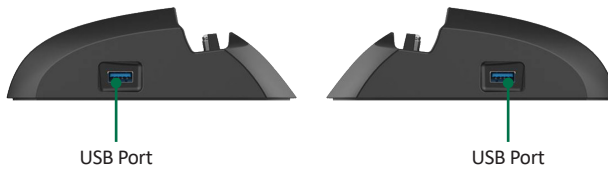

Side View

Specifications

I/O Ports	
Latest USB/charging Port (power-input)	1
LAN Port (optional)	1
HDMI	1
USB Ports	4 (2 on the back panel, 1 on the left side, 1 on the right side)
Mechanical and Environmental	
AC/DC Adapter	Input: 100 to 240V AC; Output: 20V DC, 3.25A
Dimensions (H x W x D)	1.93 in x 7.13 in x 6.10 in / 49.1 mm x 179.7 mm x 151.3 mm
Weight	1.39 lbs / 630 g
Temperature	Operation: 0°C to 40°C; Storage: -20°C to 60°C
Humidity	0% to 90% non-condensing

* Specifications subject to change without notice.

CAUTION:

- Only use the Power Adapter that is provided from DT Research.
- The power adapter, charger, and the tablet may become hot during normal use. Allow for proper ventilation around the power adapter, charger, and charging tablet.
- Never force a tablet into a charging bay. Check for any obstructions before insertion.

DT Research, Inc.

2000 Concourse Drive, San Jose, CA 95131 www.dtresearch.com

BOG 042825 DC282 ENG