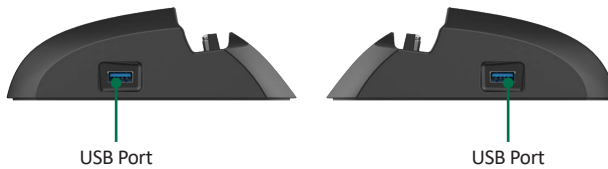

Side View

Specifications

I/O Ports	
Latest USB/charging Port (power-input)	1
LAN Port (optional)	1
HDMI	1
USB Ports	4 (2 on the back panel, 1 on the left side, 1 on the right side)
Mechanical and Environmental	
AC/DC Adapter	Input: 100 to 240V AC; Output: 20V DC, 3.25A
Dimensions (H x W x D)	1.93 in x 7.13 in x 6.10 in / 49.1 mm x 179.7 mm x 151.3 mm
Weight	1.39 lbs / 630 g
Temperature	Operation: 0°C to 40°C; Storage: -20°C to 60°C
Humidity	0% to 90% non-condensing

* Specifications subject to change without notice.

CAUTION:

- Only use the Power Adapter that is provided from DT Research.
- The power adapter, charger, and the tablet may become hot during normal use. Allow for proper ventilation around the power adapter, charger, and charging tablet.
- Never force a tablet into a charging bay. Check for any obstructions before insertion.

DT Research, Inc.

2000 Concourse Drive, San Jose, CA 95131 www.dtresearch.com

BOG 042825 DCC. ENG