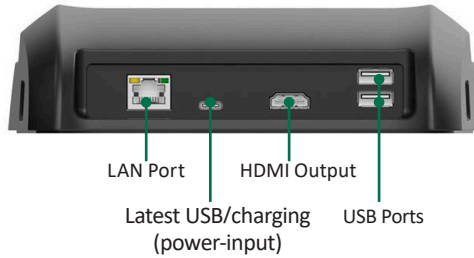

Back View

Side View

Specifications

I/O Ports	
Latest USB/charging Port (power-input)	1
LAN Port (optional)	1
HDMI	1
USB Ports	4 (2 on the back panel, 1 on the left side, 1 on the right side)
Mechanical and Environmental	
AC/DC Adapter	Input: 100 to 240V AC; Output: 20V DC, 3.25A
Dimensions (H x W x D)	1.93 in x 7.13 in x 6.10 in / 49.1 mm x 179.7 mm x 151.3 mm
Weight	1.39 lbs / 630 g
Temperature	Operation: 0°C to 40°C; Storage: -20°C to 60°C
Humidity	0% to 90% non-condensing

* Specifications subject to change without notice.

CAUTION:

- Only use the Power Adapter that is provided from DT Research.
- The power adapter, charger, and the tablet may become hot during normal use. Allow for proper ventilation around the power adapter, charger, and charging tablet.
- Never force a tablet into a charging bay. Check for any obstructions before insertion.

DT Research, Inc.

2000 Concourse Drive, San Jose, CA 95131 www.dtresearch.com

BOG 042825 DCC. ENG