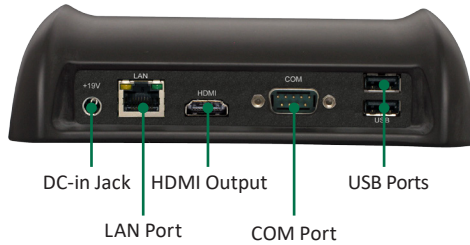

Back View

Side View

Specifications

I/O Ports	
DC-in Jack	1
LAN Port	1
HDMI	1
COM Port	1
USB Ports	4 (2 on the back panel, 1 on the left side, 1 on the right side)
Mechanical and Environmental	
AC/DC Adapter*	Input: 100 – 240V AC; Output: 19V DC, 3.42A
Dimensions (H x W x D)	19.3 in x 70.4 in x 59.5 in / 49.1 mm x 178.7 mm x 151.2 mm
Weight	1.39 lbs / 630 g
Temperature	Operation: 0°C – 40°C; Storage: -20°C – 60°C
Humidity	0% – 90% non-condensing

* The AC/DC Adapter is not included in the standard package

CAUTION:

- Only use the Power Adapter that is provided from DT Research.
- The power adapter, charger and the tablet may become hot during the normal use. Allow for proper ventilation around the power adapter, charger and charging tablet.
- Never force a tablet into a charging bay. Check for any obstructions before insertion.

DT Research, Inc.

2000 Concourse Drive, San Jose, CA 95131 <http://www.dtresearch.com>

B0G 121517 DCC ENG