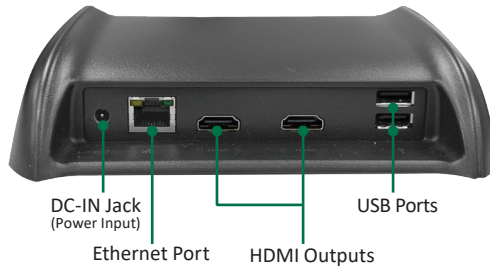

Desktop Charging Cradle

BASIC OPERATION GUIDE

Thank you for purchasing the Desktop Charging Cradle DC208 (ACC-008-72H/ACC-008-72HMDA) by DT Research, available for charging one (1) Rugged Tablet. The Desktop Charging Cradle features one (1) DC-IN jack, one (1) Ethernet port, up to two (2) HDMI-Out ports, and four (4) USB ports.

Instructions:

Connect the AC-DC adapter cable to the DC-IN jack, and then insert the Tablet properly for charging.

CAUTION:

This charger must only be used with the specific tablet models for which it is designed. Failure to do so may result in battery or charger damage, or personal injury.

Back View

Side View

Specifications

I/O Ports	
DC-IN Jack (Power Input)	1
Ethernet Port	1
HDMI	ACC-008-72H: 2 * Support only one HDMI output (left) while work with DT313 series tablets. ACC-008-72HMDA: 1
USB Ports	4 (2 on the back panel, 1 on the left side, 1 on the right side)
Mechanical and Environmental	
AC/DC Adapter*	Input: 100 – 240V AC; Output: 19V DC, 3.42A
Dimensions (H x W x D)	1.93 in x 7.13 in x 6.10 in / 49.1 mm x 179.7 mm x 151.3 mm
Weight	1.39 lbs / 630 g
Temperature	Operation: 0°C – 40°C; Storage: -20°C – 60°C
Humidity	0% – 90% non-condensing