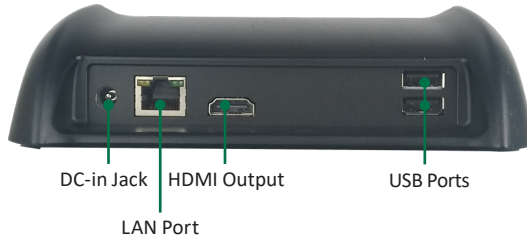

Back View

Side View

Specifications

I/O Ports	
DC-in Jack	1
LAN Port	1
HDMI	1
USB Ports	4 (2 on the back panel, 1 on the left side, 1 on the right side)
Mechanical and Environmental	
AC/DC Adapter*	Input: 100 – 240V AC; Output: 12V DC, 5A
Dimensions (H x W x D)	1.93 in x 7.13 in x 6.10 in / 49.1 mm x 179.7 mm x 151.3 mm
Weight	1.39 lbs / 630 g
Temperature	Operation: 0°C – 40°C; Storage: -20°C – 60°C
Humidity	0% – 90% non-condensing

* The AC/DC Adapter is not included in the standard package.

** Specifications subject to change without notice.

CAUTION:

- Only use the Power Adapter that is provided from DT Research.
- The power adapter, charger, and the tablet may become hot during normal use. Allow for proper ventilation around the power adapter, charger, and charging tablet.
- Never force a tablet into a charging bay. Check for any obstructions before insertion.

DT Research, Inc.

BOG 052819 DCC. ENG